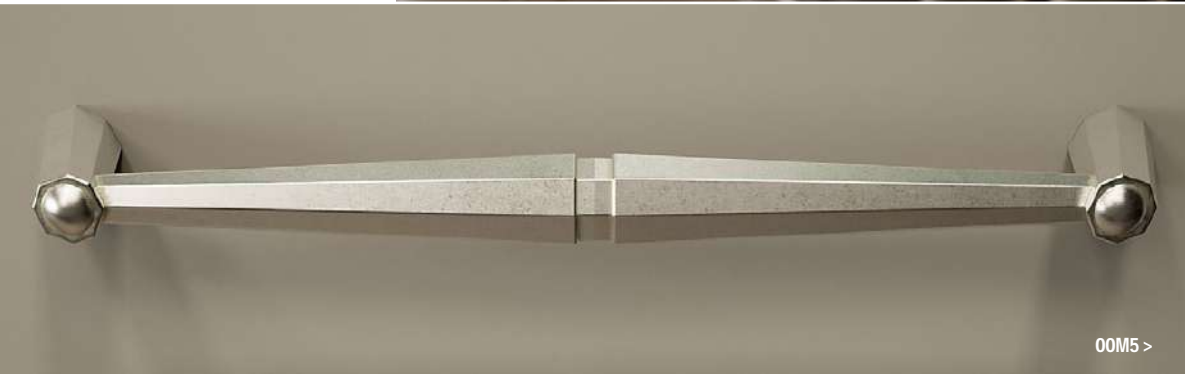

00M5 >

FINITURE / FINISHING

- 0002 > CROMO LUCIDO
  POLISHED CHROME
- 00F7 > VERNICIATO NICHEL SATINATO
  VARNISHED NICKEL SATINED
- 00R3 > ARGENTO NOTTINGHAM
  NOTTINGHAM SILVER
- 00M5 > ARGENTO VENEZIA
  VENETIAN SILVER
- 00E8 > ARGENTO VECCHIO BRILLANTE
  SHINY OLD SILVER