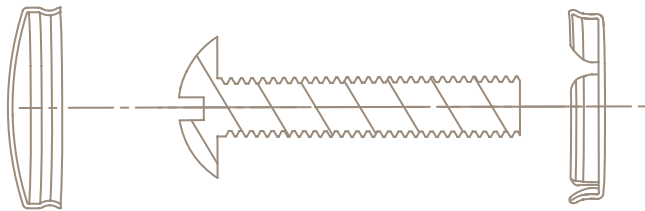

SCREW COVER

SCR001.014

GIUSTI