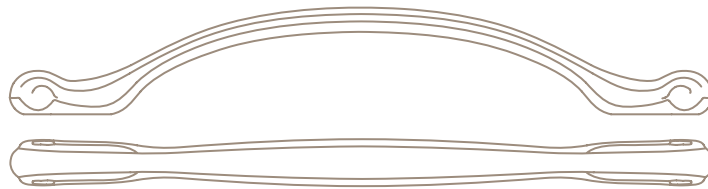

⌀	⌀	↔	↑	↓
160	192	211	32	14

FINITURE / FINISHING

- 00G1 > METALLIC SILVER GRAPHITE
  METALLIC SILVER GRAPHITE
- 0002 > CROMO LUCIDO
  POLISHED CHROME
- 00R3 > ARGENTO NOTTINGHAM
  NOTTINGHAM SILVER
- 00M5 > ARGENTO VENEZIA
  VENETIAN SILVER
- 00E8 > ARGENTO VECCHIO BRILLANTE
  SHINY OLD SILVER

WMN753.00B