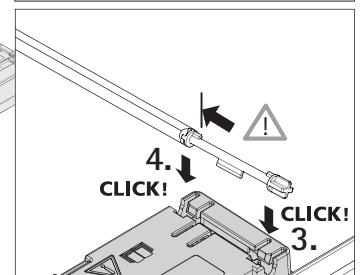

20 - 70

70

450 - 750

PTO 70

1

2

Actro YOU	Actro 5D
L = LB - 219	L = LB - 223

Demontage / disassembly