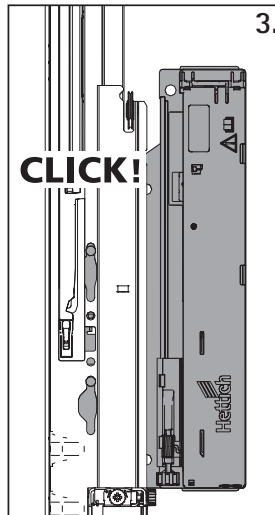

20 - 70

70

450 - 750

PTO 70

1

2

Actro YOU	Actro 5D
L = LB - 219	L = LB - 223

Demontage / disassembly