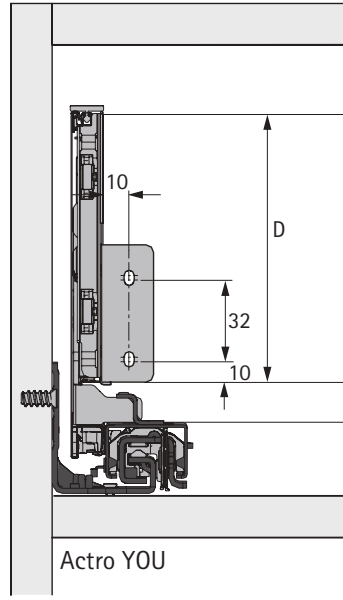

FAQ

www.hettich.com/short/8815e9

A			NL - 21	
B			LB - 24	
C	LB - 24	LB - 41		-
D H 101	54	54		-
D H 139	92	92		-
D H 187	140,5	140,5		-
D H 251	204,5	204,5		-

H 101

* Push to open Silent

H 139

* Push to open Silent

Actro YOU

Quadro YOU

H 139

Actro YOU

Quadro YOU

H 187

Actro YOU

Quadro YOU

H 251

Actro YOU

Quadro YOU

NL mm	Actro YOU Quadro YOU b1 mm	Actro YOU b2 mm (XL 70 kg)	Quadro YOU		Actro YOU		
			XS 10 kg	M 30 kg	XS 10 kg	L 40 kg	XL 70 kg
270	160						
300	160						
350	224						
400	224						
450	256	288					
500	256	320					
550	256	320					
600	256	320					
650	256	416					