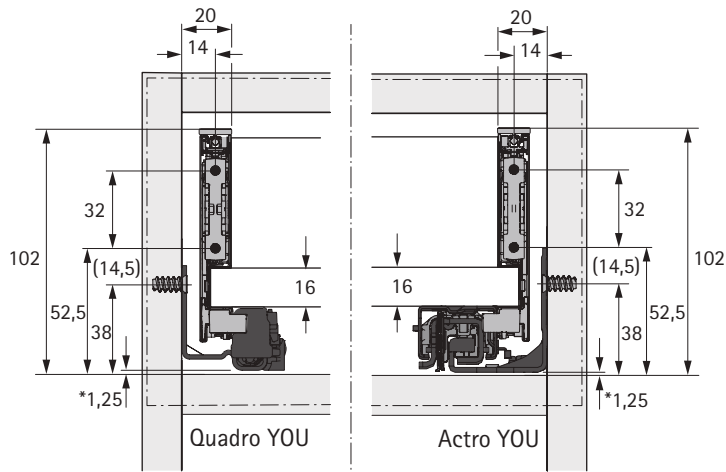

FAQ

www.hettich.com/short/8815e9

A			NL - 21	
B			LB - 24	
C	LB - 24	LB - 41		-
D H 101	54	54		-
D H 139	92	92		-
D H 187	140,5	140,5		-
D H 251	204,5	204,5		-

H 101

* Push to open Silent

H 139

* Push to open Silent

H 251

Actro YOU

Quadro YOU

NL mm	Actro YOU Quadro YOU b1 mm	Actro YOU b2 mm (XL 70 kg)	Quadro YOU		Actro YOU		
			XS 10 kg	M 30 kg	XS 10 kg	L 40 kg	XL 70 kg
270	160						
300	160						
350	224						
400	224						
450	256	288					
500	256	320					
550	256	320					
600	256	320					
650	256	416					