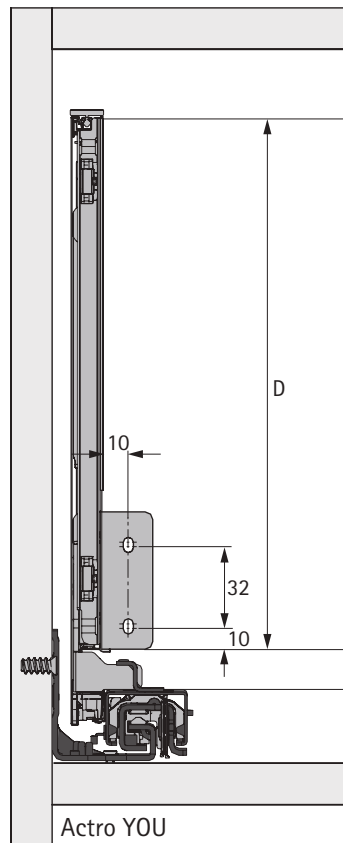

Actro YOU

Quadro YOU

H 139

Actro YOU

Quadro YOU

H 187

Actro YOU

Quadro YOU

H 251

Actro YOU

Quadro YOU

NL mm	Actro YOU Quadro YOU b1 mm	Actro YOU b2 mm (XL 70 kg)	Quadro YOU		Actro YOU		
			XS 10 kg	M 30 kg	XS 10 kg	L 40 kg	XL 70 kg
270	160						
300	160						
350	224						
400	224						
450	256	288					
500	256	320					
550	256	320					
600	256	320					
650	256	416					

C	
≥ 600	1x
≥ 800	2x
$=1200$	3x

H139 - H251

C	
< 600	1x
≥ 600	2x
≥ 800	3x
= 1200	5x

H 101

H 139

H 187

H 251

9 123 080