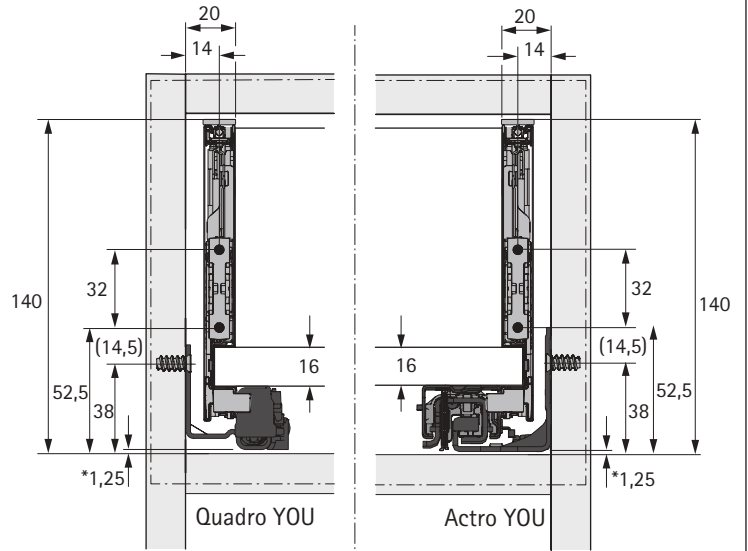

FAQ

www.hettich.com/short/8815e9

A			NL - 21	
B			LB - 24	
C	LB - 24	LB - 41		-
D H 101	54	54		-
D H 139	92	92		-
D H 187	140,5	140,5		-
D H 251	204,5	204,5		-

H 101

* Push to open Silent

H 139

* Push to open Silent

H 251

Actro YOU

Quadro YOU

NL mm	Actro YOU Quadro YOU b1 mm	Actro YOU b2 mm (XL 70 kg)	Quadro YOU		Actro YOU		
			XS 10 kg	M 30 kg	XS 10 kg	L 40 kg	XL 70 kg
270	160						
300	160						
350	224						
400	224						
450	256	288					
500	256	320					
550	256	320					
600	256	320					
650	256	416					