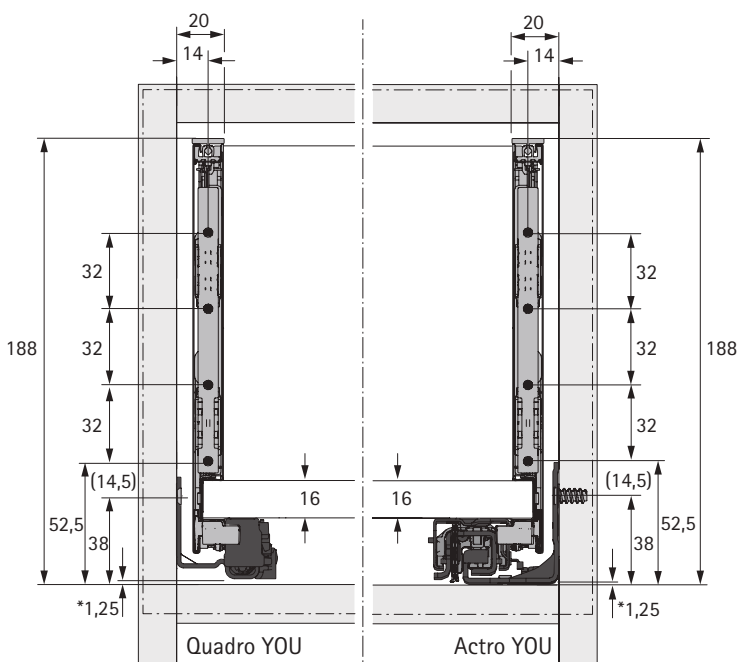

H 101

* Push to open Silent

H 139

* Push to open Silent

H 187

* Push to open Silent

H 251