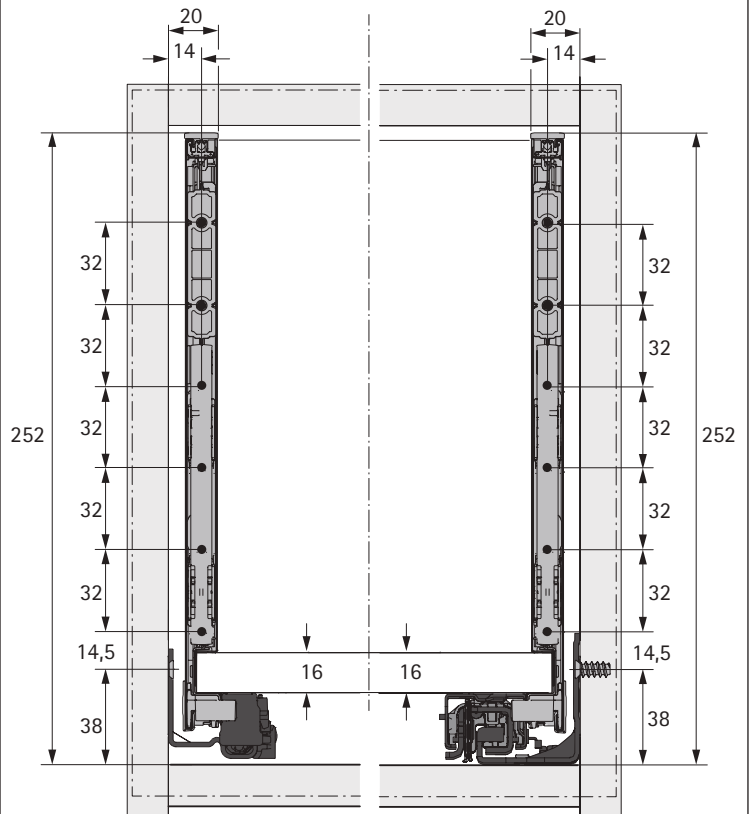

H 101

* Push to open Silent

H 139

* Push to open Silent

H 187

* Push to open Silent

H 251