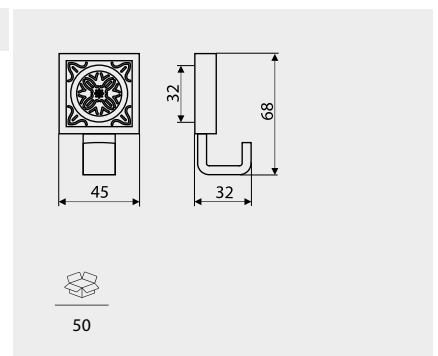

WR29 Arcanum

NR KAT. / REF.	POKRYCIE / FINISH
WR29-...	 G5 G9 G11

Czy wiesz, że...

Do you know that... / Wissen Sie, dass... / Знаете ли вы, что...

nasza oferta to nie tylko uchwyty, gałki, wieszaki, ale też **klamki drzwiowe, systemy szuflad GAMET BOX, prowadnice, zawiasy, podnośniki gazowe, nogi, metalowe stelaże PROFIL SYSTEM i inne akcesoria** - znajdziesz to w innych katalogach.

our offer includes not only handles, knobs, hangers, but also door handles, slides, hinges, metal drawers GAMET BOX, gas lifts, legs, metal frames PROFIL SYSTEM and other accessories - you will find it in other our catalogs.

Im unseren Angebot befinden sich nicht nur Griffe, Knöpfe, Haken, sondern auch Türgriffe, Schubladensysteme GAMET BOX Führungen, Scharniere, Gaslifter, Füße, Metallgestelle PROFIL SYSTEM und weiteres Zubehör - Sie finden es in anderen Katalogen.

наше предложение включает в себя не только ручки, кнопки, крючки, но также дверные ручки, системы ящиков GAMET BOX, направляющие, петли, газовые подъемники, ножки, металлические стеллажи PROFIL SYSTEM, подстолья и другие аксессуары - вы найдете этот ассортимент в других каталогах.