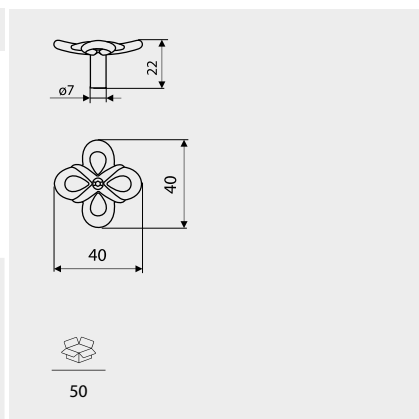

GR48-...-SW Viola Cristal
made with Crystals from Swarovski®

NR KAT. / REF.	POKRYCIE / FINISH

GR48-...

- G4
- G35