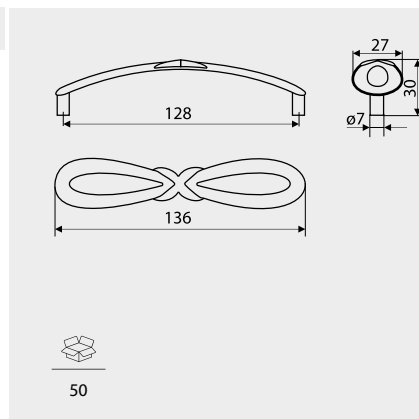

Uchwyty meblowe / Furniture handles

UR48 Viola

NR KAT. / REF.	POKRYCIE / FINISH

UR48-128-...

- G4
- G11
- G35

GR48 Viola

NR KAT. / REF.	POKRYCIE / FINISH

GR48-...

- G4
- G11
- G35

UR48-...-SW Viola Cristal
made with Crystals from Swarovski®

NR KAT. / REF.	POKRYCIE / FINISH

UR48-128-...

- G4
- G35

GR48-...-SW Viola Cristal
made with Crystals from Swarovski®

NR KAT. / REF.	POKRYCIE / FINISH

GR48-...

- G4
- G35