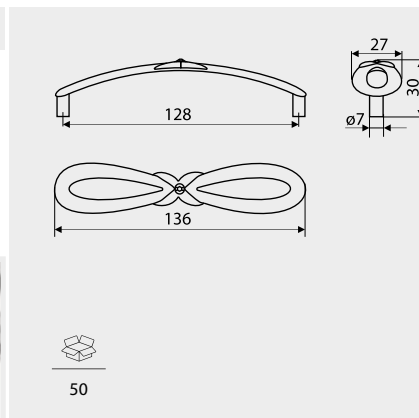

Uchwyty meblowe / Furniture handles

UR48 Viola

NR KAT. / REF.	POKRYCIE / FINISH

UR48-128-...

- G4
- G11
- G35

GR48 Viola

NR KAT. / REF.	POKRYCIE / FINISH

GR48-...

- G4
- G11
- G35

UR48-...-SW Viola Cristal
made with Crystals from Swarovski®

NR KAT. / REF.	POKRYCIE / FINISH

UR48-128-...

- G4
- G35

GR48-...-SW Viola Cristal
made with Crystals from Swarovski®

NR KAT. / REF.	POKRYCIE / FINISH

GR48-...

- G4
- G35