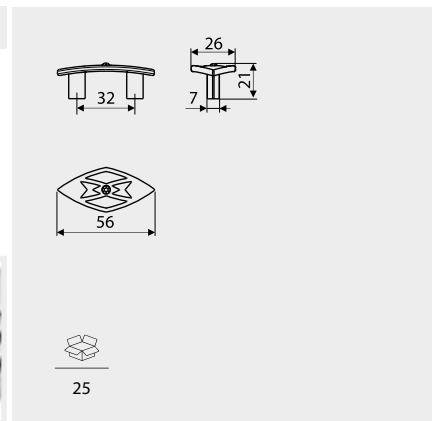

UR40-...-SW Anima Cristal
made with Crystals from Swarovski®

NR KAT. / REF.	POKRYCIE / FINISH
UR40-32-...	☐ G4