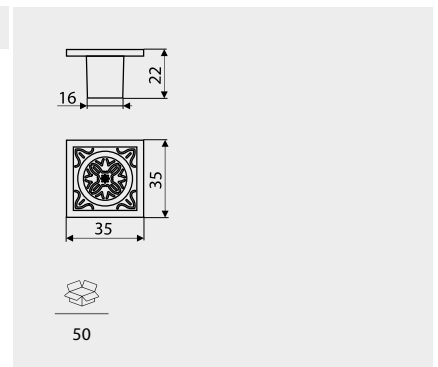

GR29 Arcanum

NR KAT. / REF.	POKRYCIE / FINISH
GR29-...	 G5 G9 G11