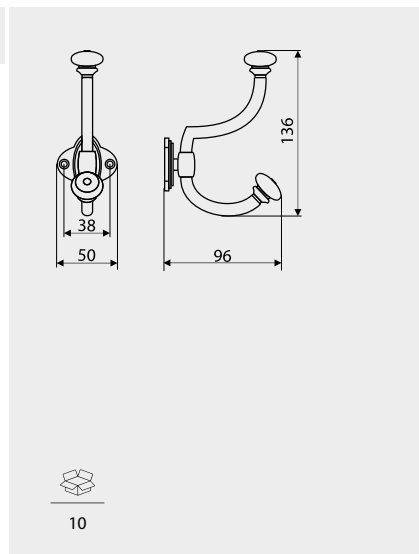

NR KAT. / REF.	POKRYCIE
WP69-...	G4
	G11
	R31
	GAB3