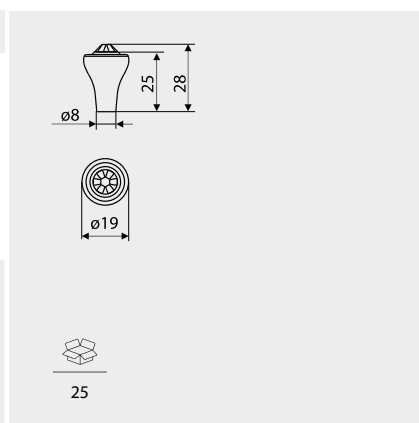

GR32-...-SW Onda Cristal
made with Crystals from Swarovski®

NR KAT. / REF.	POKRYCIE / FINISH
GR32-...	G4
	G31
	G35