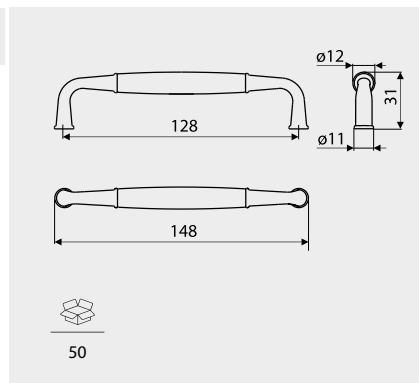

NR KAT. / REF.	POKRYCIE	PORCELANA / PORCELAIN	WZÓR / PATTERN
UP16-128-...	G4	☐ WHT	☐ 0
	R31	☐ WHT	☐ 0
	GAB	☐ MLK	☐ 0
	GAB	☐ WHT	☐ 0
	G11	☐ MLK	☐ 0
	G11	☐ WHT	☐ 0