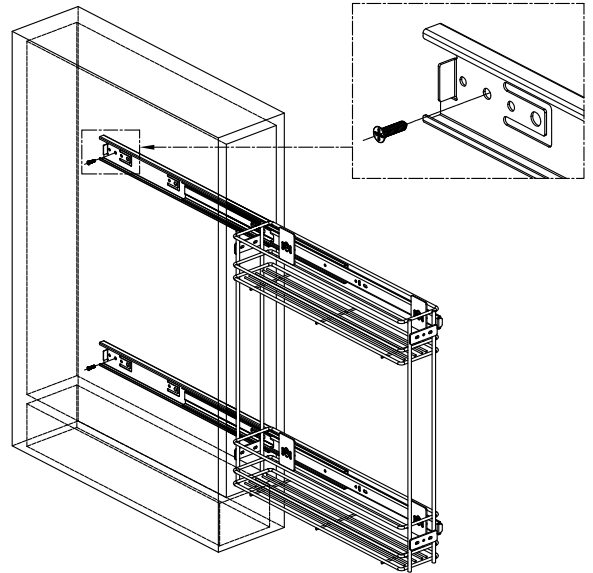

Fixing Instructing of WTJ009I

Accessories:

1. M4×8 (4pcs)

2. ST4×16 (16pcs)

3. Shim $\phi 10 \times 4$. 2 (4pcs)

4. M4 (4pcs)

5. basket (1pcs)

6. slides (1Set)

Steps: ① → ② → ③ → ④

①

②

③

④