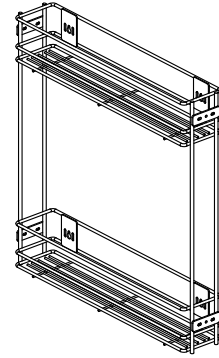

Fixing Instructing of WTJ009I

Accessories:

1. M4×8 (4pcs)

2. ST4×16 (16pcs)

3. Shim $\phi 10 \times 4$. 2 (4pcs)

4. M4 (4pcs)

5. basket (1pcs)

6. slides (1Set)