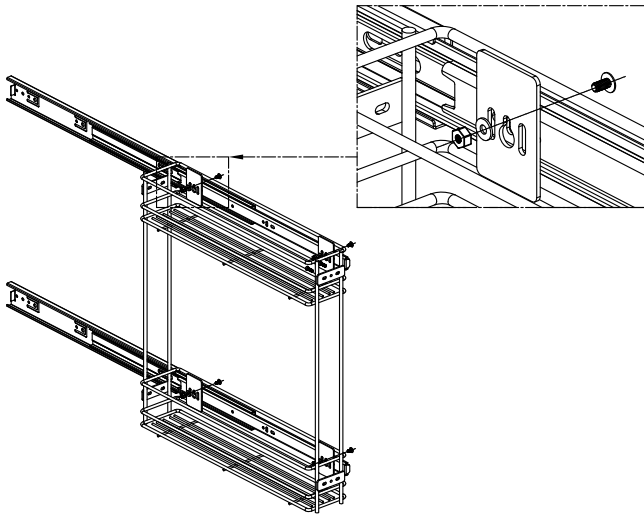

Fixing Instructing of WTJ009I

Accessories:

1. M4×8 (4pcs)

2. ST4×16 (16pcs)

3. Shim $\phi 10 \times 4$. 2 (4pcs)

4. M4 (4pcs)

5. basket (1pcs)

6. slides (1Set)

Steps: ① → ② → ③ → ④

①

②

③

④