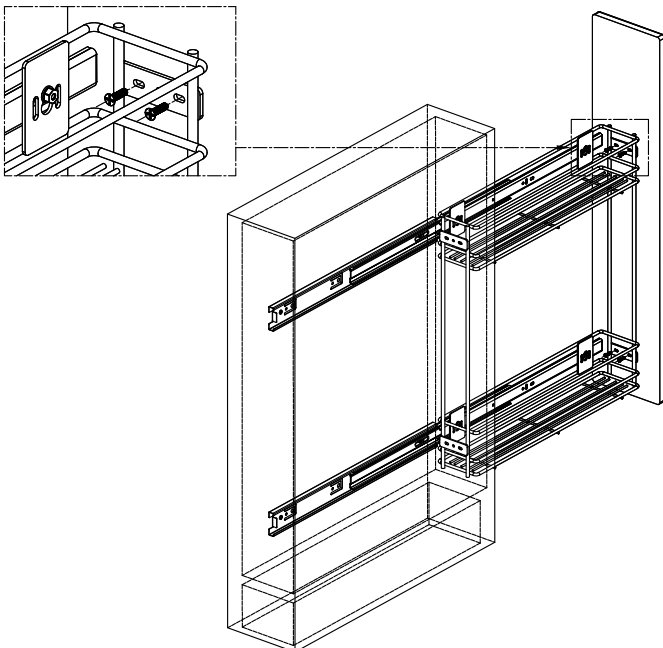

Fixing Instructing of WTJ009I

Accessories:

1. M4×8 (4pcs)

2. ST4×16 (16pcs)

3. Shim $\phi 10 \times 4$. 2 (4pcs)

4. M4 (4pcs)

5. basket (1pcs)

6. slides (1Set)

Steps: ① → ② → ③ → ④

①

②

③

④