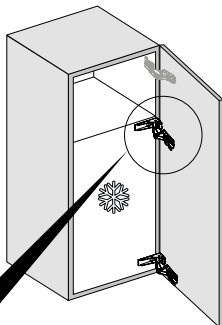

Special hinge

- ▶ Kamat
- ▶ For refrigerator surrounds, opening angle 115°

How to check, if Kamat hinge can be used

1

2

XXXX	Kamat?
2171	ok
2172	ok
2175	ok
2176	ok
2165	ok
2166	ok
2167	ok
2168	ok
2316	ok
2317	ok
2318	ok
2319	ok
2320	ok
2321	ok
2322	ok
2323	ok

Führungsscharnier Kamat

Guiding hinge Kamat

Technik für Möbel

<https://www.hettich.com/short/c4a9a9>

6

0 - 1	-
2	
3	
4	
5	
5 +	

7

8