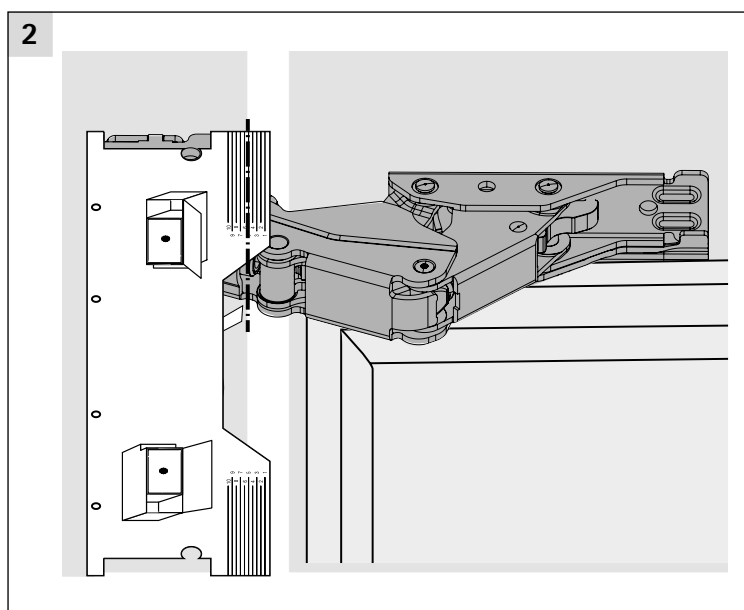

Special hinge

- ▶ Kamat
- ▶ For refrigerator surrounds, opening angle 115°

How to check, if Kamat hinge can be used

1

2

XXXX	Kamat?
2171	ok
2172	ok
2175	ok
2176	ok
2165	ok
2166	ok
2167	ok
2168	ok
2316	ok
2317	ok
2318	ok
2319	ok
2320	ok
2321	ok
2322	ok
2323	ok

Führungsscharnier Kamat

Guiding hinge Kamat

Technik für Möbel

<https://www.hettich.com/short/c4a9a9>

6

0 - 1	-
2	
3	
4	
5	
5 +	

7

8