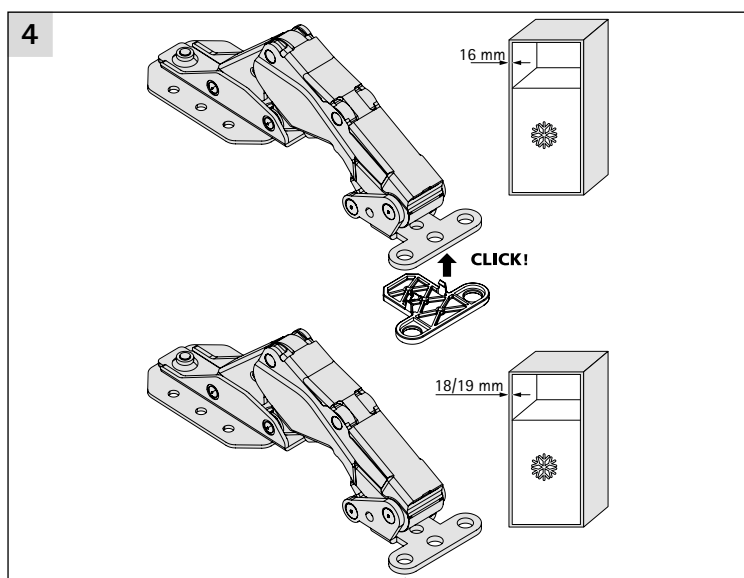

Special hinge

- ▶ Kamat
- ▶ For refrigerator surrounds, opening angle 115°

How to check, if Kamat hinge can be used

1

2

XXXX	Kamat?
2171	ok
2172	ok
2175	ok
2176	ok
2165	ok
2166	ok
2167	ok
2168	ok
2316	ok
2317	ok
2318	ok
2319	ok
2320	ok
2321	ok
2322	ok
2323	ok

Führungsscharnier Kamat

Guiding hinge Kamat

Technik für Möbel

<https://www.hettich.com/short/c4a9a9>

6

0 - 1	-
2	
3	
4	
5	
5 +	

7

8