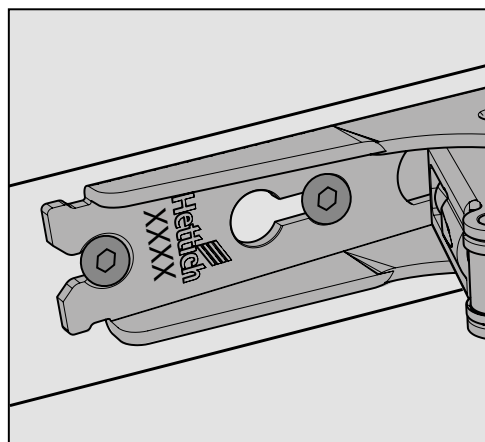

Special hinge

- ▶ Kamat
- ▶ For refrigerator surrounds, opening angle 115°

How to check, if Kamat hinge can be used

1

2

XXXX	Kamat?
2171	ok
2172	ok
2175	ok
2176	ok
2165	ok
2166	ok
2167	ok
2168	ok
2316	ok
2317	ok
2318	ok
2319	ok
2320	ok
2321	ok
2322	ok
2323	ok

Führungsscharnier Kamat

Guiding hinge Kamat

Technik für Möbel

<https://www.hettich.com/short/c4a9a9>

6

0 - 1	-
2	
3	
4	
5	
5 +	

7

8