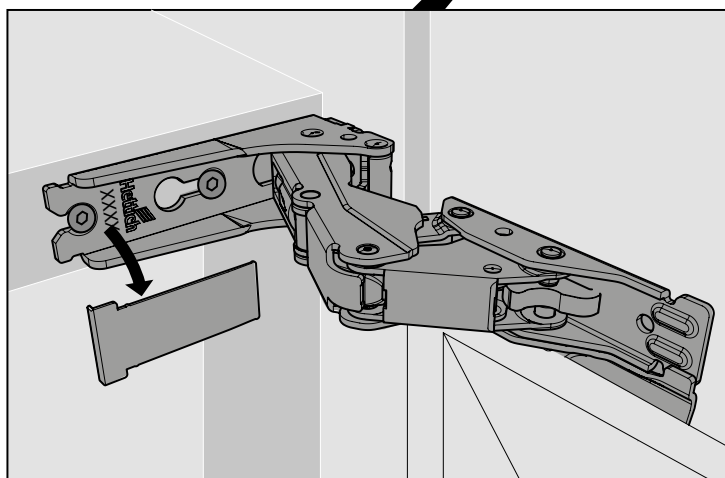

Special hinge

- ▶ Kamat
- ▶ For refrigerator surrounds, opening angle 115°

How to check, if Kamat hinge can be used

1

2

XXXX	Kamat?
2171	ok
2172	ok
2175	ok
2176	ok
2165	ok
2166	ok
2167	ok
2168	ok
2316	ok
2317	ok
2318	ok
2319	ok
2320	ok
2321	ok
2322	ok
2323	ok

Führungsscharnier Kamat

Guiding hinge Kamat

Technik für Möbel

<https://www.hettich.com/short/c4a9a9>

6

0 - 1	-
2	
3	
4	
5	
5 +	

7

8