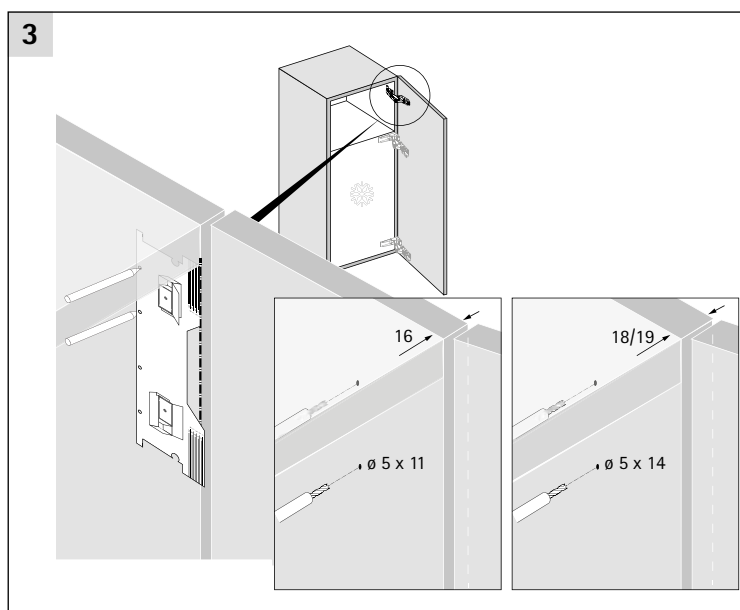

Special hinge

- ▶ Kamat
- ▶ For refrigerator surrounds, opening angle 115°

How to check, if Kamat hinge can be used

1

2

XXXX	Kamat?
2171	ok
2172	ok
2175	ok
2176	ok
2165	ok
2166	ok
2167	ok
2168	ok
2316	ok
2317	ok
2318	ok
2319	ok
2320	ok
2321	ok
2322	ok
2323	ok

Führungsscharnier Kamat

Guiding hinge Kamat

Technik für Möbel

<https://www.hettich.com/short/c4a9a9>

6

0 - 1	-
2	
3	
4	
5	
5 +	

7

8