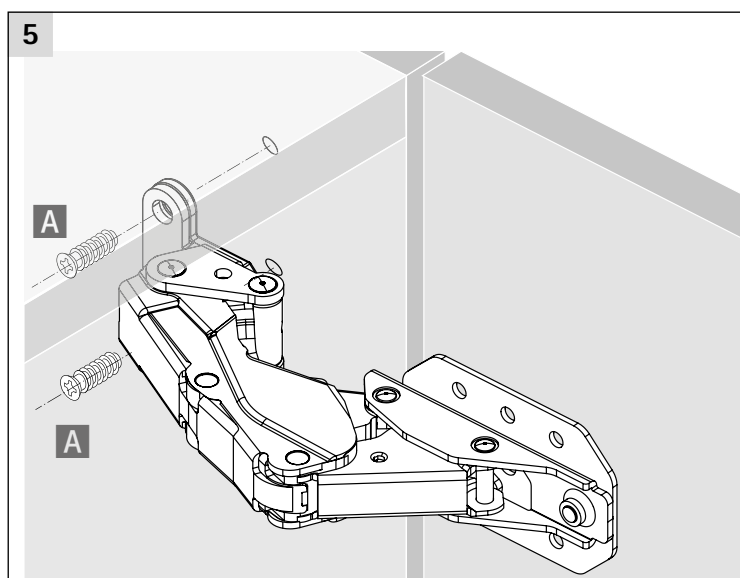

Special hinge

- ▶ Kamat
- ▶ For refrigerator surrounds, opening angle 115°

How to check, if Kamat hinge can be used

1

2

XXXX	Kamat?
2171	ok
2172	ok
2175	ok
2176	ok
2165	ok
2166	ok
2167	ok
2168	ok
2316	ok
2317	ok
2318	ok
2319	ok
2320	ok
2321	ok
2322	ok
2323	ok

Führungsscharnier Kamat

Guiding hinge Kamat

Technik für Möbel

<https://www.hettich.com/short/c4a9a9>

6

0 - 1	-
2	
3	
4	
5	
5 +	

7

8