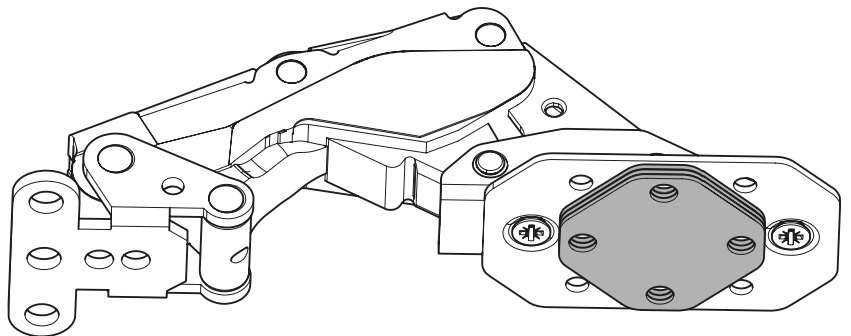

Special hinge

- ▶ Kamat
- ▶ For refrigerator surrounds, opening angle 115°

How to check, if Kamat hinge can be used

1

2

XXXX	Kamat?
2171	ok
2172	ok
2175	ok
2176	ok
2165	ok
2166	ok
2167	ok
2168	ok
2316	ok
2317	ok
2318	ok
2319	ok
2320	ok
2321	ok
2322	ok
2323	ok

Führungsscharnier Kamat

Guiding hinge Kamat

Technik für Möbel

<https://www.hettich.com/short/c4a9a9>

6

0 - 1	-
2	
3	
4	
5	
5 +	

7

8