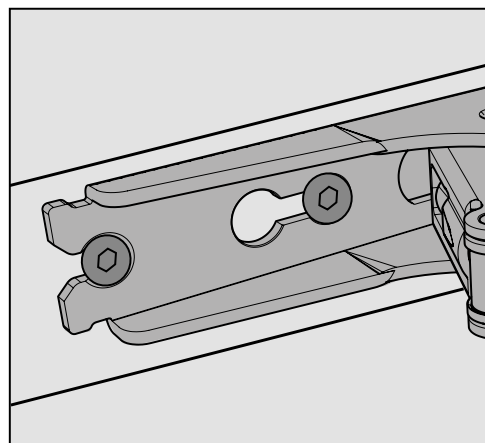

Special hinge

- ▶ Kamat
- ▶ For refrigerator surrounds, opening angle 115°

How to check, if Kamat hinge can be used

1

2

XXXX	Kamat?
2171	ok
2172	ok
2175	ok
2176	ok
2165	ok
2166	ok
2167	ok
2168	ok
2316	ok
2317	ok
2318	ok
2319	ok
2320	ok
2321	ok
2322	ok
2323	ok

Führungsscharnier Kamat

Guiding hinge Kamat

Technik für Möbel

<https://www.hettich.com/short/c4a9a9>

6

0 - 1	-
2	
3	
4	
5	
5 +	

7

8