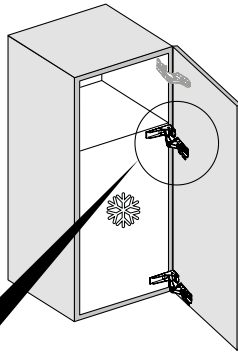

Special hinge

- ▶ Kamat
- ▶ For refrigerator surrounds, opening angle 115°

How to check, if Kamat hinge can be used

1

2

XXXX	Kamat?
2171	ok
2172	ok
2175	ok
2176	ok
2165	ok
2166	ok
2167	ok
2168	ok
2316	ok
2317	ok
2318	ok
2319	ok
2320	ok
2321	ok
2322	ok
2323	ok

Führungsscharnier Kamat

Guiding hinge Kamat

Technik für Möbel

<https://www.hettich.com/short/c4a9a9>

6

0 - 1	-
2	
3	
4	
5	
5 +	

7

8