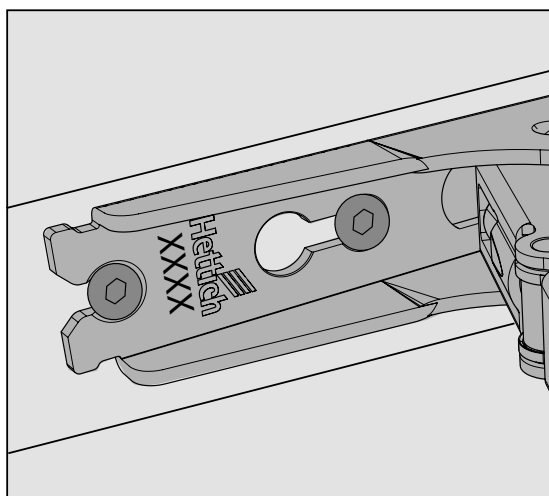

Special hinge

- ▶ Kamat
- ▶ For refrigerator surrounds, opening angle 115°

How to check, if Kamat hinge can be used

1

2

XXXX	Kamat?
2171	ok
2172	ok
2175	ok
2176	ok
2165	ok
2166	ok
2167	ok
2168	ok
2316	ok
2317	ok
2318	ok
2319	ok
2320	ok
2321	ok
2322	ok
2323	ok

Führungsscharnier Kamat

Guiding hinge Kamat

Technik für Möbel

<https://www.hettich.com/short/c4a9a9>

6

0 - 1	-
2	
3	
4	
5	
5 +	

7

8