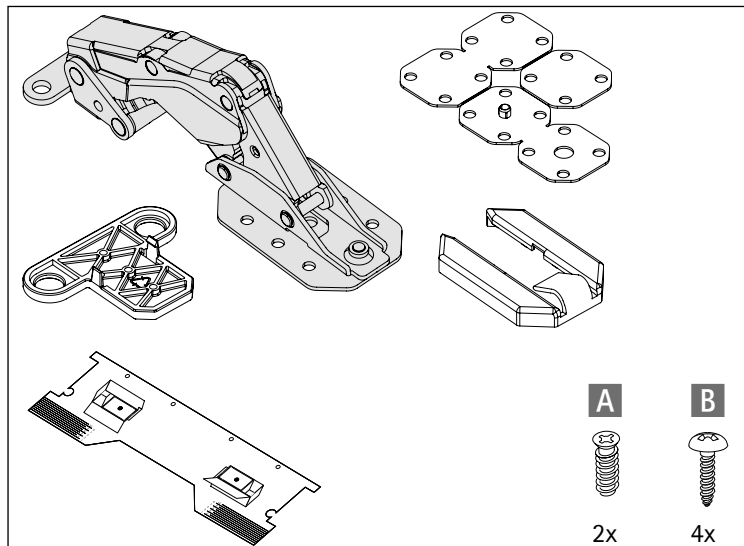

Special hinge

- ▶ Kamat
- ▶ For refrigerator surrounds, opening angle 115°

How to check, if Kamat hinge can be used

1

2

XXXX	Kamat?
2171	ok
2172	ok
2175	ok
2176	ok
2165	ok
2166	ok
2167	ok
2168	ok
2316	ok
2317	ok
2318	ok
2319	ok
2320	ok
2321	ok
2322	ok
2323	ok

Führungsscharnier Kamat

Guiding hinge Kamat

Technik für Möbel

<https://www.hettich.com/short/c4a9a9>

6

0 - 1	-
2	
3	
4	
5	
5 +	

7

8