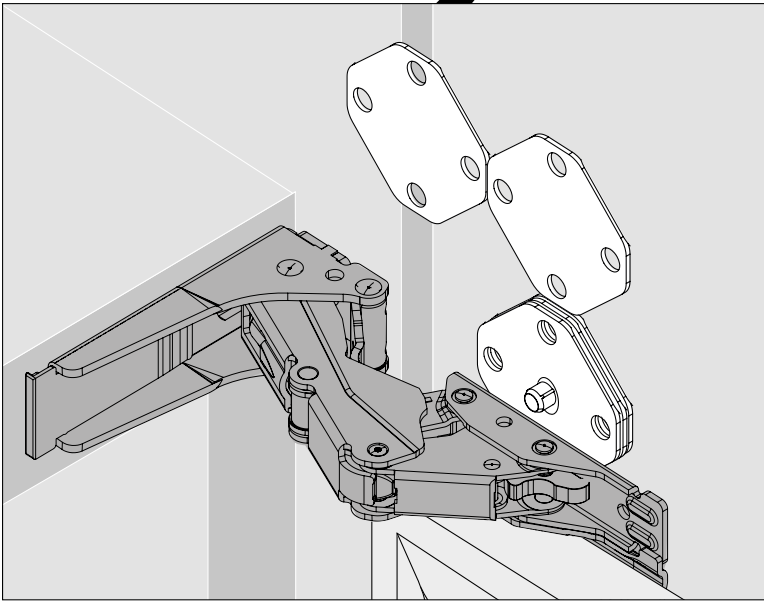

Special hinge

- ▶ Kamat
- ▶ For refrigerator surrounds, opening angle 115°

How to check, if Kamat hinge can be used

1

2

XXXX	Kamat?
2171	ok
2172	ok
2175	ok
2176	ok
2165	ok
2166	ok
2167	ok
2168	ok
2316	ok
2317	ok
2318	ok
2319	ok
2320	ok
2321	ok
2322	ok
2323	ok

Führungsscharnier Kamat

Guiding hinge Kamat

Technik für Möbel

<https://www.hettich.com/short/c4a9a9>

6

0 - 1	-
2	
3	
4	
5	
5 +	

7

8