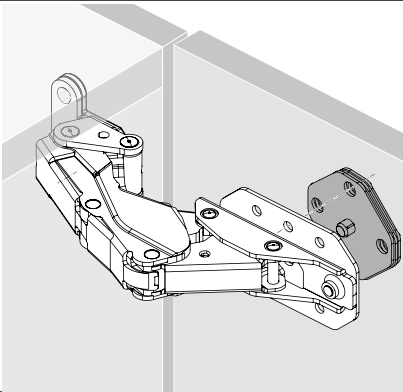

Special hinge

- ▶ Kamat
- ▶ For refrigerator surrounds, opening angle 115°

How to check, if Kamat hinge can be used

1

2

XXXX	Kamat?
2171	ok
2172	ok
2175	ok
2176	ok
2165	ok
2166	ok
2167	ok
2168	ok
2316	ok
2317	ok
2318	ok
2319	ok
2320	ok
2321	ok
2322	ok
2323	ok

Führungsscharnier Kamat

Guiding hinge Kamat

Technik für Möbel

<https://www.hettich.com/short/c4a9a9>

6

0 - 1	-
2	
3	
4	
5	
5 +	

7

8