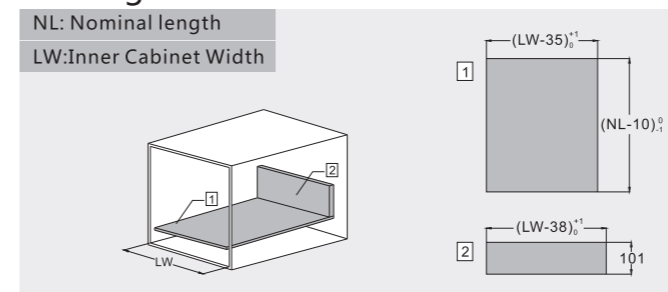

## Product breakdown drawing

2.Drawer side Left/Right	
Description	Drawer side Left/Right
	DBE.(*)BW.(*)
Remarks:(*):Nominal length:270/300/350/400/450/500/550 (*)-Color: Matt white (MW) / Dark grey(DG)	

## Cutting size