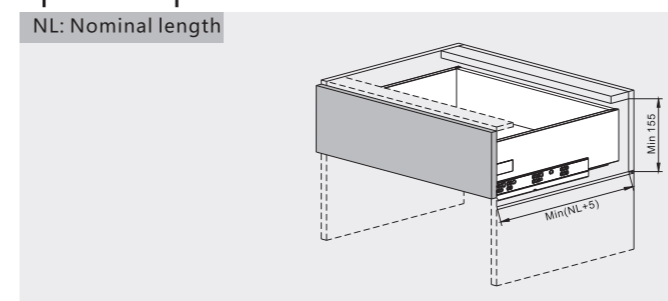

Space required