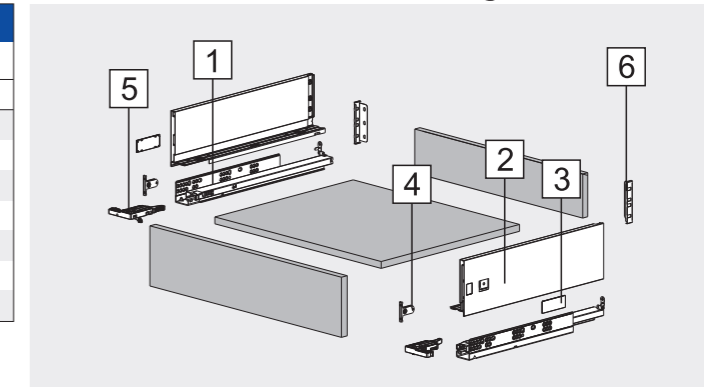

Product breakdown drawing