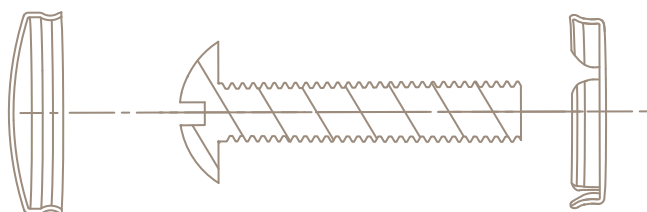

M00.00.00.00G > DECORO / ORNAMENT
P00.00.00.00G

M00.00.00.00G > FINITURA / FINISHING
P00.00.00.00G

SCREW COVER

SCR001.014

GIUSTI

SCR001.014

ϕ	\rightarrow	A	ϕ
-	-	3,5	14

COPRIVITE CON INCISIONE "MADE IN ITALY"
SCREW COVER "MADE IN ITALY" ENGRAVED