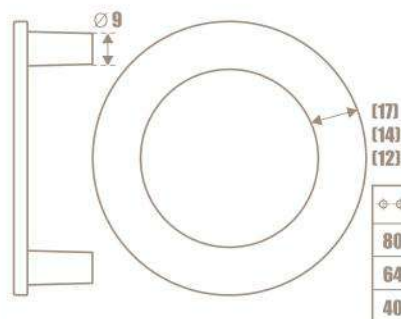

**WMN470.MZB
HALF CIRCLE**

**WMN470.080
WMN470.064
WMN470.040
FULL CIRCLE**

80	(17)	24	100
64	(14)	23	80
40	(12)	22	52

FINITURE / FINISHING

- 006A > GALVER CROMO
  GALVER CHROME
- 006B > GALVER NICHEL
  GALVER NICKEL
- 006C > GALVER OTTONE
  GALVER BRASS
- 006D > GALVER RAME
  GALVER COPPER
- 0002 > CROMO LUCIDO
  POLISHED CHROME
- 006P > PLACCATO ORO
  GOLD PLATED
- 00N4 > LACCATO NERO MATT
  VARNISHED BLACK MATT